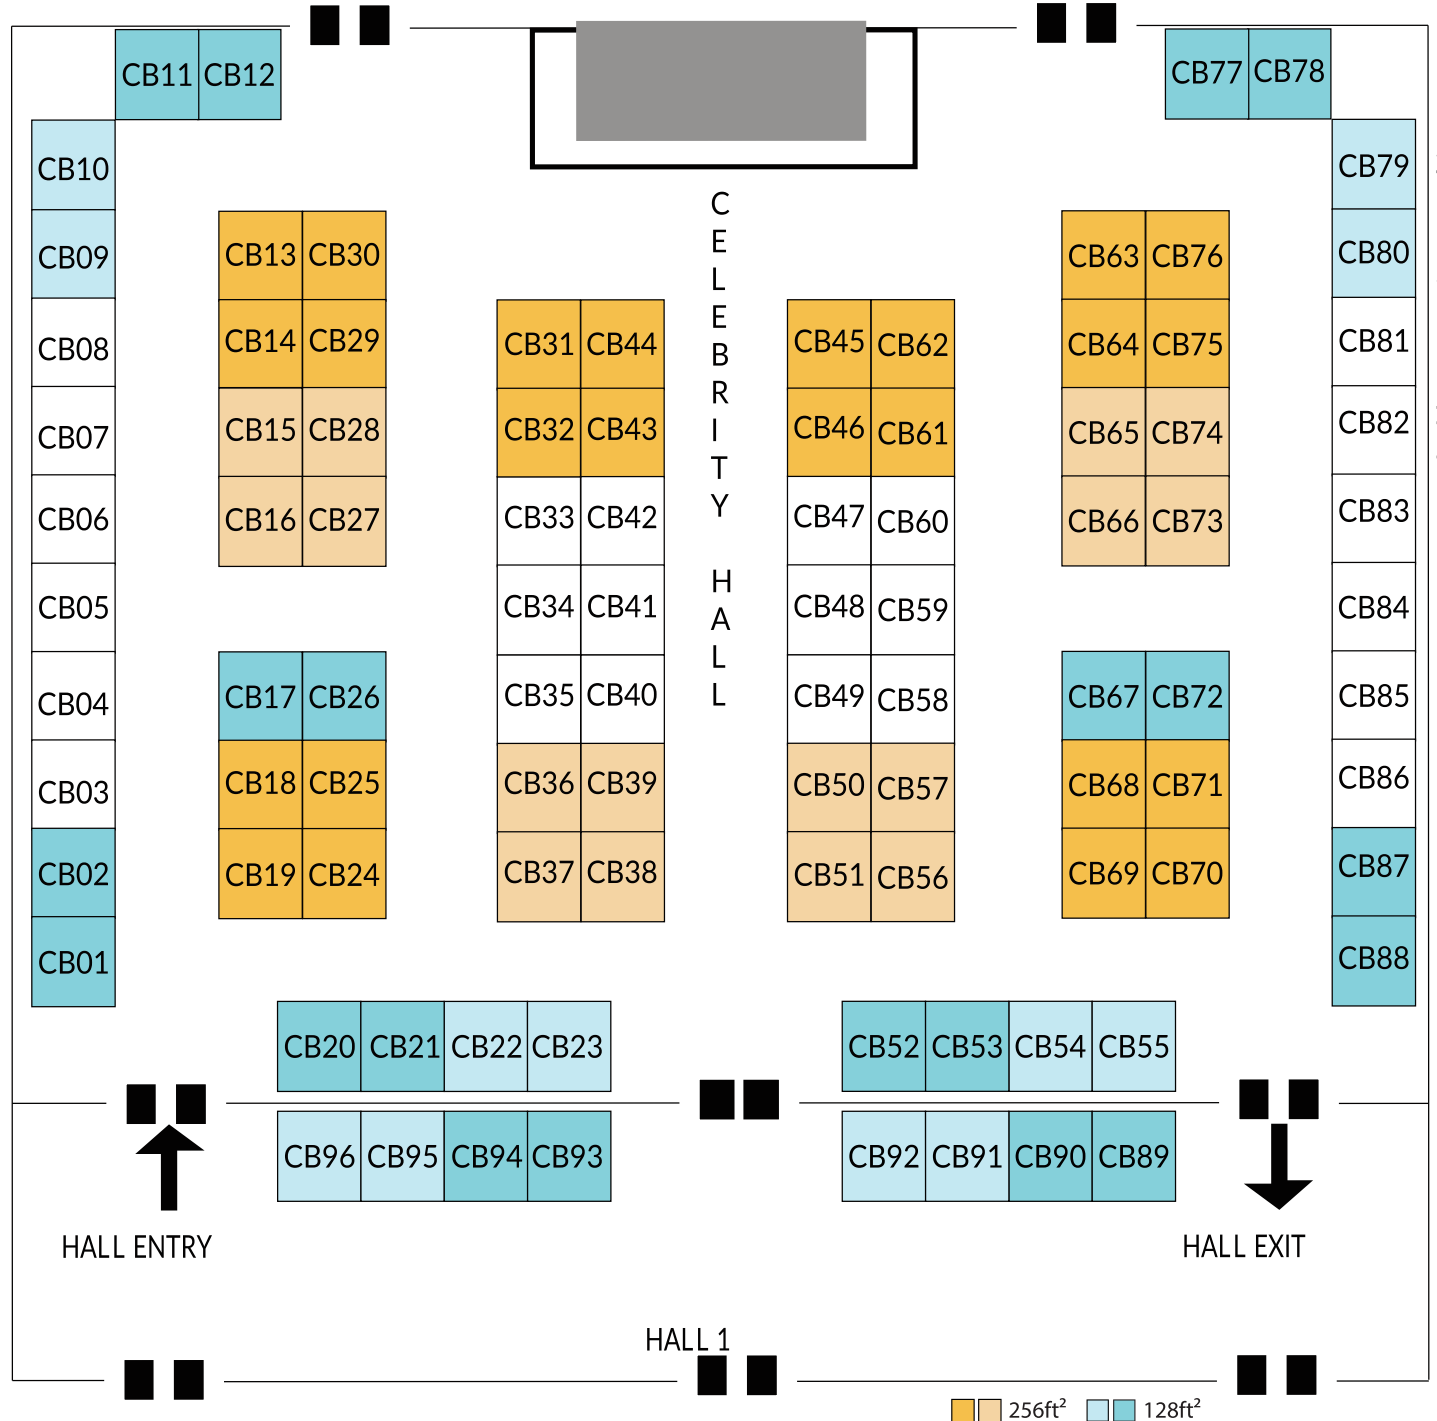

Total Exhibition area is approx. 60,000 sft. surrounded by a spacious parking area.

**TOUR OPERATORS ASSOCIATION OF BANGLADESH**

**Media Center**  
 -Inaugural Ceremony  
 -Seminar  
 -Cultural Event  
 -Product Presentation  
 -Closing Ceremony

384ft<sup>2</sup>
 256ft<sup>2</sup>
 192ft<sup>2</sup>
 128ft<sup>2</sup>

# 1ST FLOOR PLAN

Total Exhibition area is approx. 60,000 sqft. surrounded by a spacious parking area.